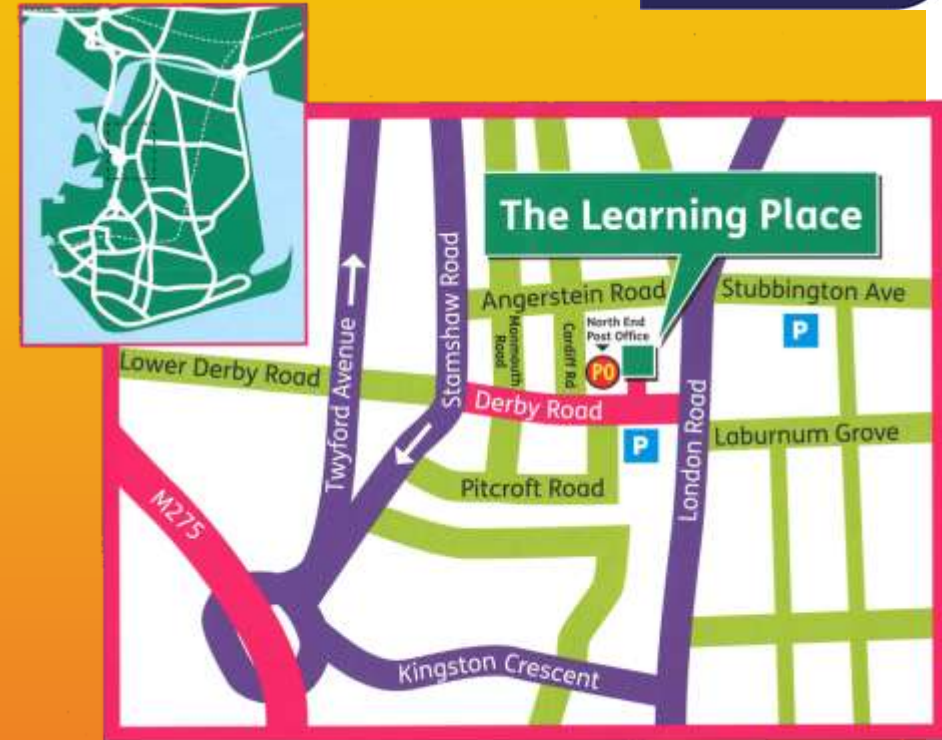

# Community Learning Service at The Learning Place

Welcome!  
Portsmouth City Council's  
Community Learning Service  
is based at The Learning Place  
in North End.

**Contact us:** The Learning Place on 023 9262 1860 Email: [thelearningplace@portsmouthcc.gov.uk](mailto:thelearningplace@portsmouthcc.gov.uk)  
Website: [Community Learning Service – Website dedicated to community projects across Portsmouth City](#)